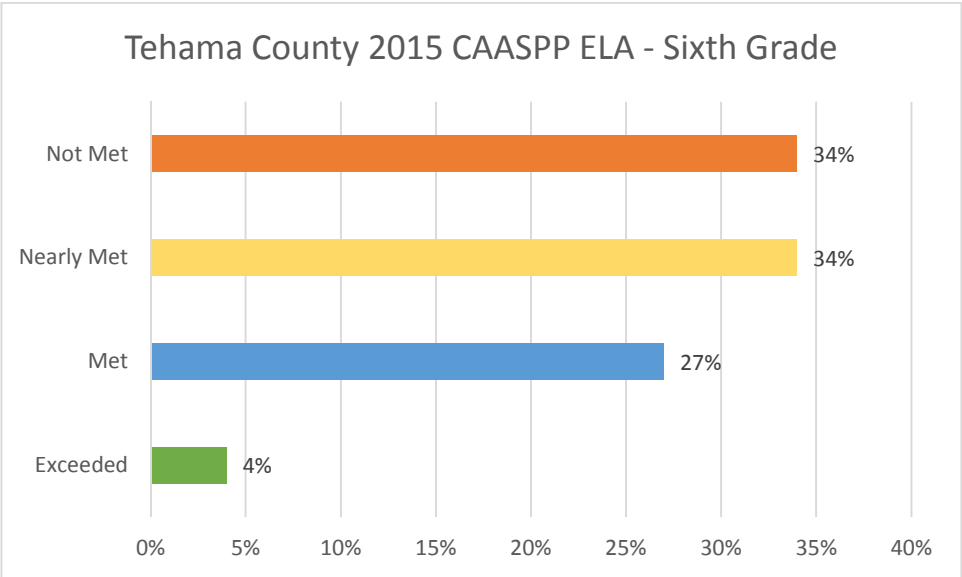

2015 CAASPP Scores – Tehama County Districts: English Language Arts

Tehama County 2015 CAASPP ELA
Seventh Grade

Tehama County 2015 CAASPP ELA - Eighth Grade

Tehama County 2015 CAASPP ELA
Eleventh Grade

2015 CAASPP Scores – Tehama County Districts: Mathematics