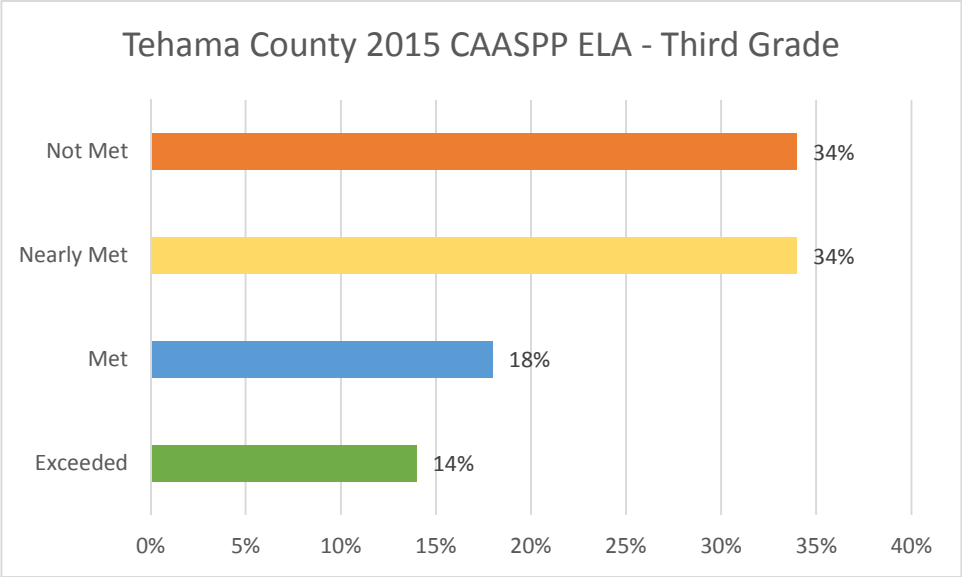

2015 CAASPP Scores – Tehama County Districts: English Language Arts

Tehama County 2015 CAASPP ELA
Seventh Grade

Tehama County 2015 CAASPP ELA - Eighth Grade

Tehama County 2015 CAASPP ELA
Eleventh Grade

2015 CAASPP Scores – Tehama County Districts: Mathematics